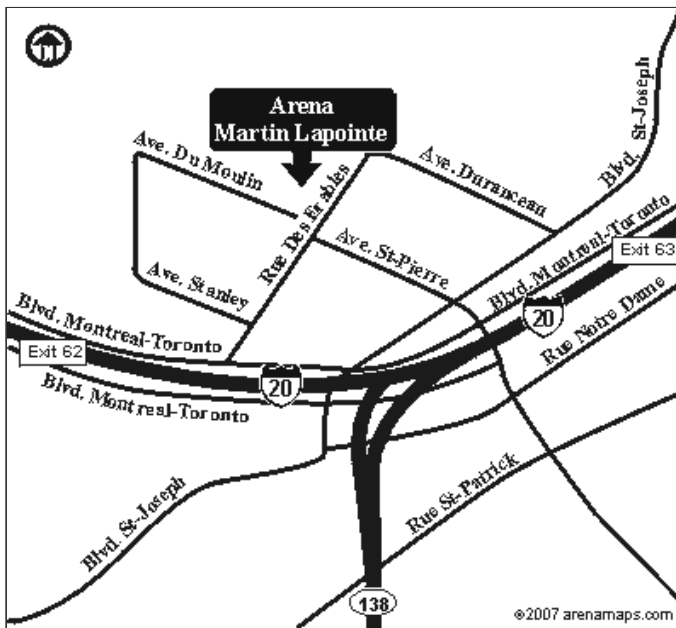

LAURA STAMM
POWER SKATING
 Skating Clinics
 Mini Lessons
 Skating Tips
 800-320-9558
 800-750-3502

[Click here for Google map of this location](#)

Driving Instructions:

Lachine is located along Rt-20 on the north bank of the St. Lawrence River in south central Quebec, approx. 10 km southwest Montreal.